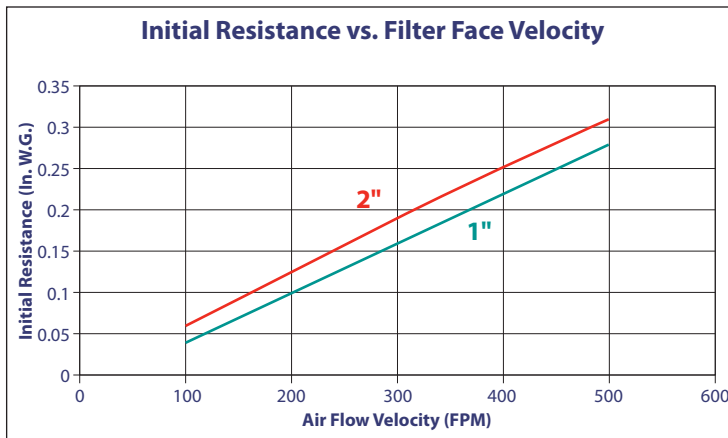

Model P312

Industrial Strength, 1" & 2" Disposable Panel Filters, Synthetic Media

Category	P312 1"	P312 2"
Air Flow Velocity (FPM)	300	300
Initial Resistance (In. W.G.)	.16"	.19"
Recommended Final Resistance (In. W.G.)	.50"	1.00"
Average Arrestance (%)	82%	89%

*Testing conducted in accordance with the ASHRAE 52.1-1992 Test Standard. Classified Class 2 by Underwriters Laboratories, Inc.

Standard 1" and 2" Sizes					
1 Inch				2 Inch	
10x10	14x14	16x24	20x25	10x20	16x25
10x20	14x20	16x25	20x30	12x24	18x24
10x24	14x24	18x18	24x24	14x20	20x20
12x12	14x25	18x20	24x30	14x25	20x24
12x20	14x30	18x24	25x25	15x20	20x25
12x24	15x20	18x25		16x16	24x24
12x25	16x16	20x20		16x20	25x25
12x30	16x20	20x24		16x24	

P-P312-810